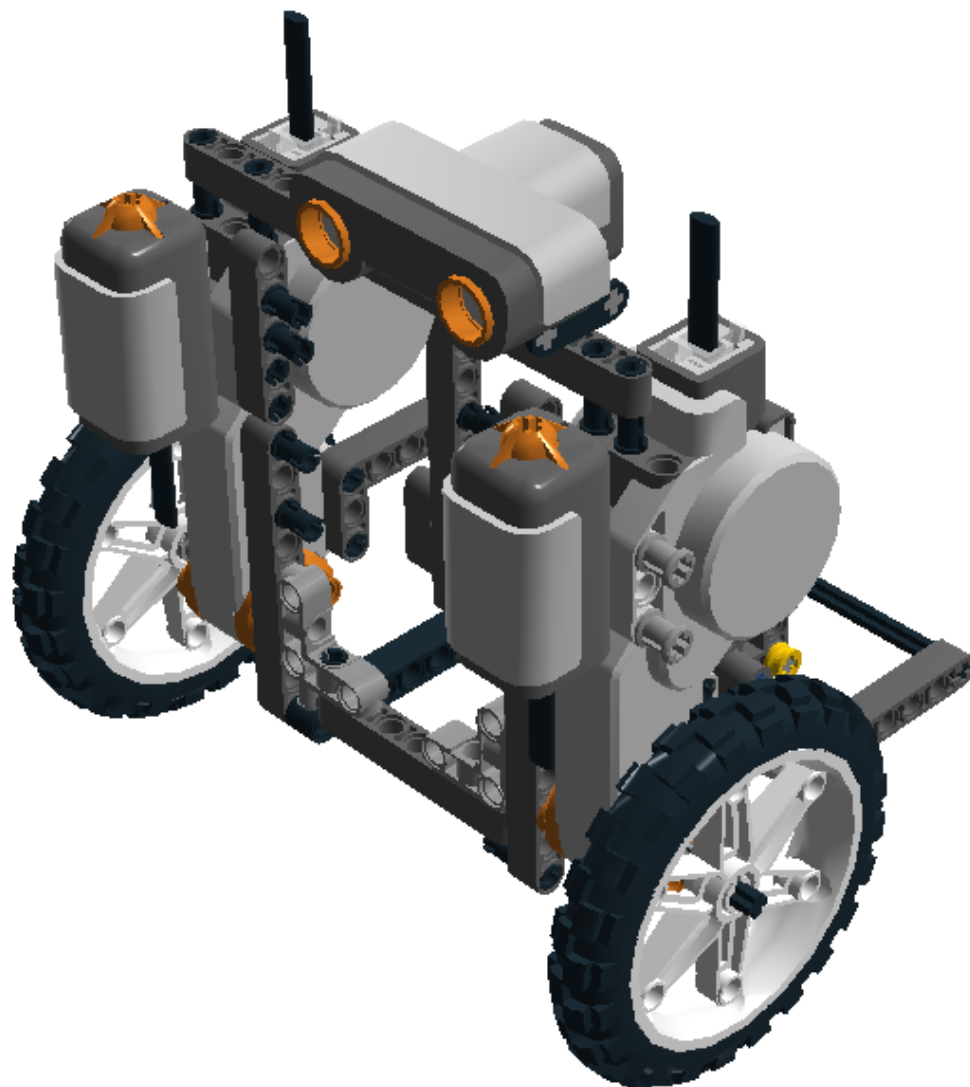

Model Name:
Clocky Simple

Number of Bricks: 120

Step 1 of 60

1 x

1 x

Step 2 of 60

1 x

2 x

1 x

Step 52 of 60

1 x

3 x

Step 54 of 60

1 x

Step 55 of 60

1 x

Step 57 of 60

1 x

Step 58 of 60

2 x

2 x

2 x  290301 RIM Ø61.6 X 13.6 - White

2 x  290226 TYRE Ø81.6 X 15 - Black

4 x  6024583 CABLE 350 MM - Black,Transparent