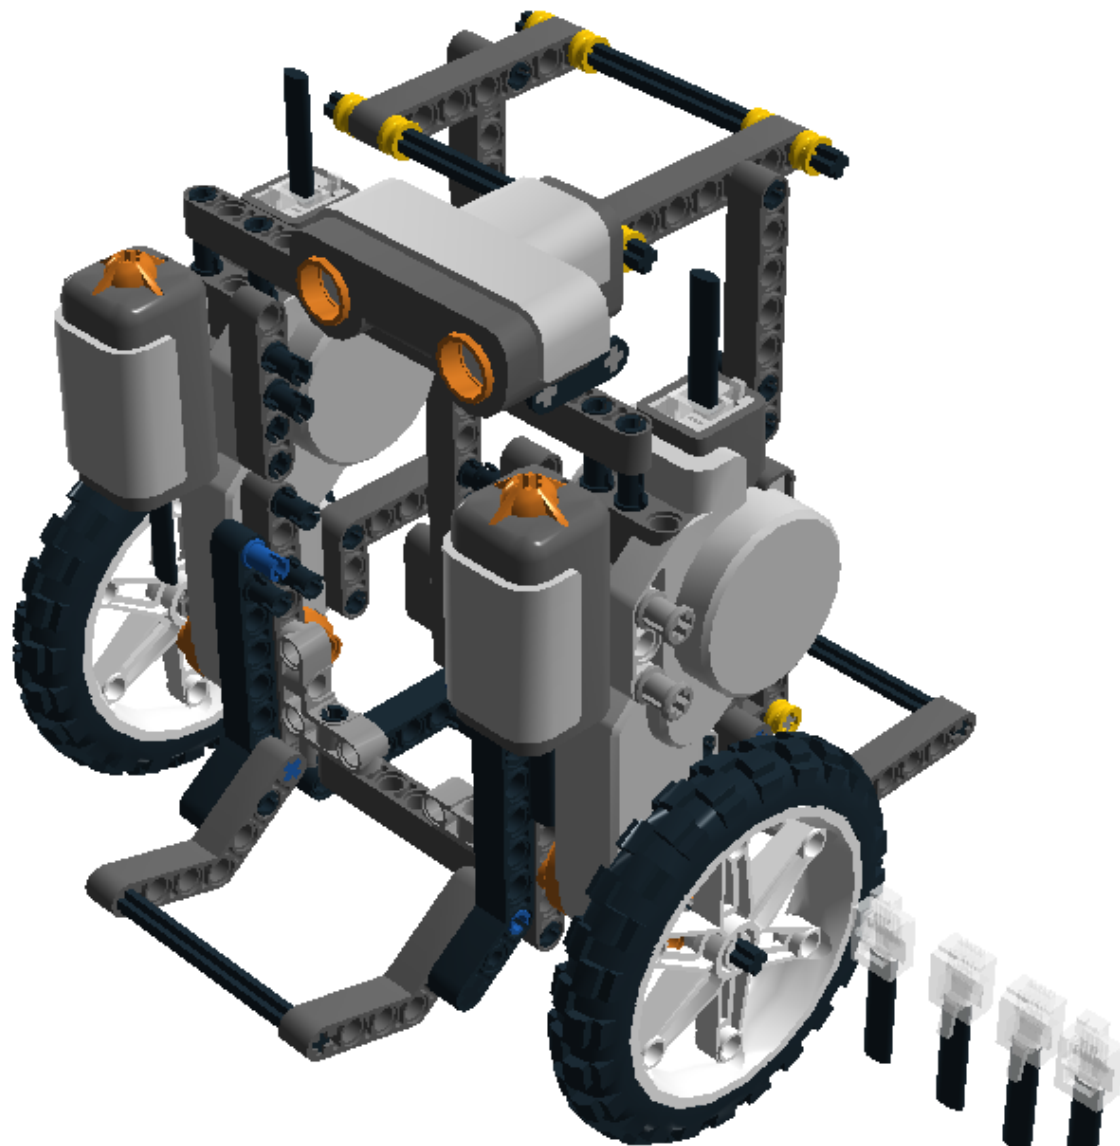

Model Name:
Clocky Simple

Number of Bricks: 120

Step 1 of 60

1 x

1 x

Step 2 of 60

1 x

2 x

1 x

Step 52 of 60

1 x

3 x

Step 54 of 60

1 x

Step 55 of 60

1 x

Step 57 of 60

1 x

Step 58 of 60

2 x

2 x

2 x  290301 RIM Ø61.6 X 13.6 - White

2 x  290226 TYRE Ø81.6 X 15 - Black

4 x  6024583 CABLE 350 MM - Black,Transparent